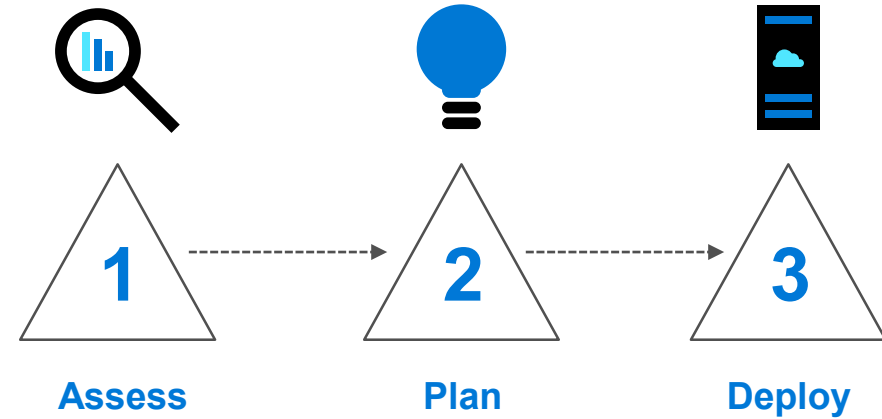

Next Steps

Empower your employees to achieve more.

Contact us to discuss if Windows Virtual Desktop is the next step in your Modernization journey.

NovaQuantum

info@novaquantum.com

<https://Novaquantum.com>

1-877-700-4145